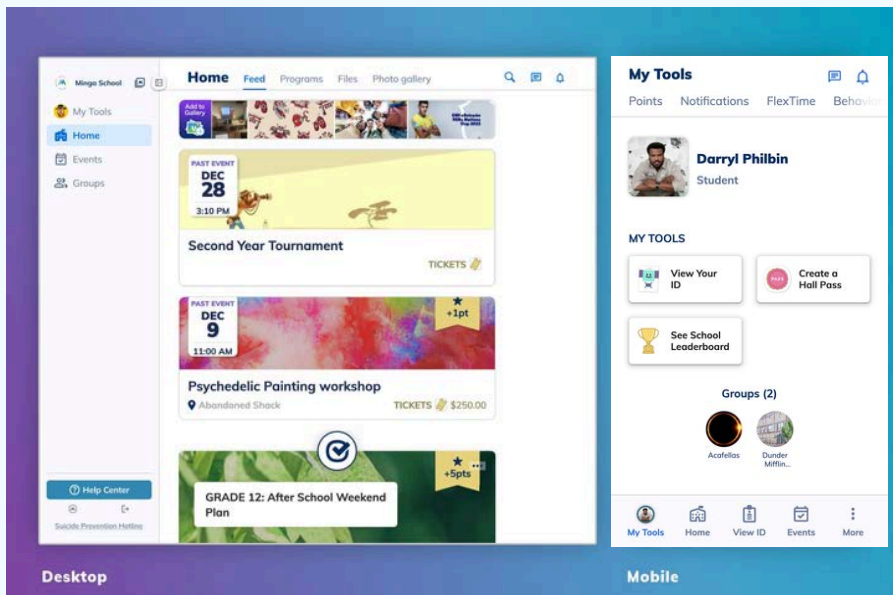

Enhanced navigation with side and top menus

- Sleek, redesigned interface for better usability & efficiency
- New, expandable side menu for primary navigation
- Restructuring of the top menu for secondary navigation
- Easier access to various sections within the app
- Reduction in the number of clicks required for navigation means faster user interactions within the app

An improved look for teachers and admins

- Optimized for both desktop and mobile
- Extra screen space utilization
- Clearer visibility of features within each module
- Core module workflows and page layouts remain unchanged

Teacher Resource:

What's been updated in Minga Version 7?
(Continued)

Quicker access to IDs for students

- A redesigned menu system gives students more efficient access to student tools
- Quick steps to explore a student's full Minga profile
- Simplified interactions for quicker and more straightforward usage

- Designed for simplified classroom management with easy access to frequently used teacher tools
- A centralized dashboard for distributing hall passes, recognizing achievements, and issuing disciplinary actions
- Customizable to meet individual teacher needs
- Reduces interruptions during class
- Allows teachers to spend more time on instruction