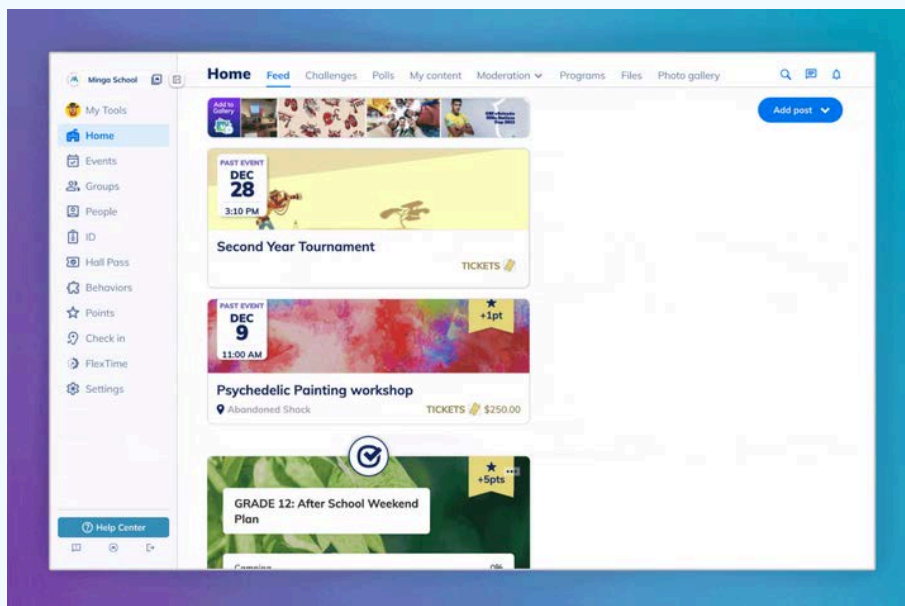

Teacher Resource:

What's been updated in Minga Version 7?

***Released mid-April 2024**

Big news, Minga family! 🎉 Version 7 introduces new features and an enhanced user interface that is designed to give you a smoother, slicker, and more intuitive experience.

Enhanced navigation with side and top menus

- Sleek, redesigned interface for better usability & efficiency
- New, expandable side menu for primary navigation
- Restructuring of the top menu for secondary navigation
- Easier access to various sections within the app
- Reduction in the number of clicks required for navigation means faster user interactions within the app

An improved look for teachers and admins

- Optimized for both desktop and mobile
- Extra screen space utilization
- Clearer visibility of features within each module
- Core module workflows and page layouts remain unchanged

Teacher Resource:

What's been updated in Minga Version 7?
(Continued)

Quicker access to IDs for students

- A redesigned menu system gives students more efficient access to student tools
- Quick steps to explore a student's full Minga profile
- Simplified interactions for quicker and more straightforward usage