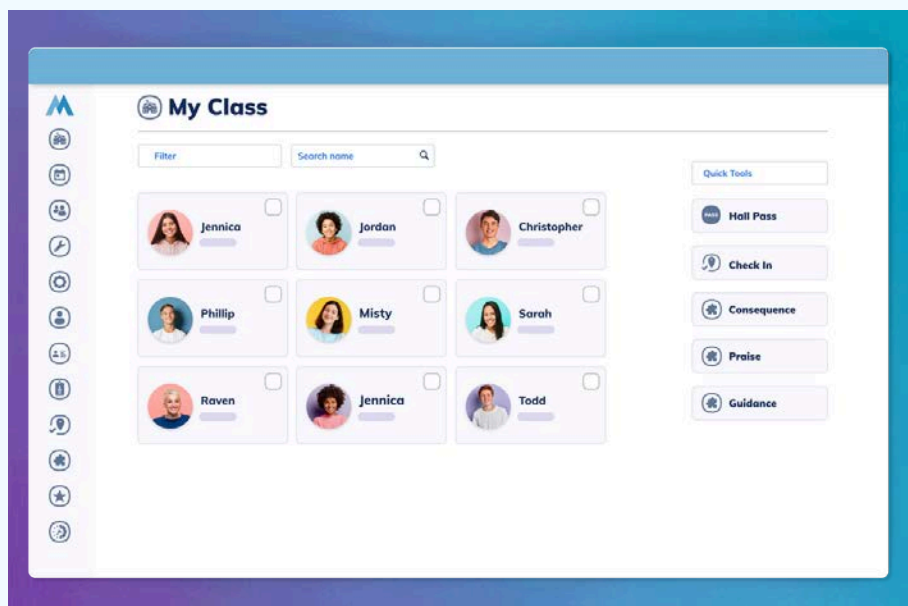

Teacher Resource:

What's been updated in Minga Version 7?

(Continued)

New “My Class” management workflow, aimed at teachers

- Designed for simplified classroom management with easy access to frequently used teacher tools
- A centralized dashboard for distributing hall passes, recognizing achievements, and issuing disciplinary actions
- Customizable to meet individual teacher needs
- Reduces interruptions during class
- Allows teachers to spend more time on instruction

If you have any questions about the latest update, please contact:

support@minga.io