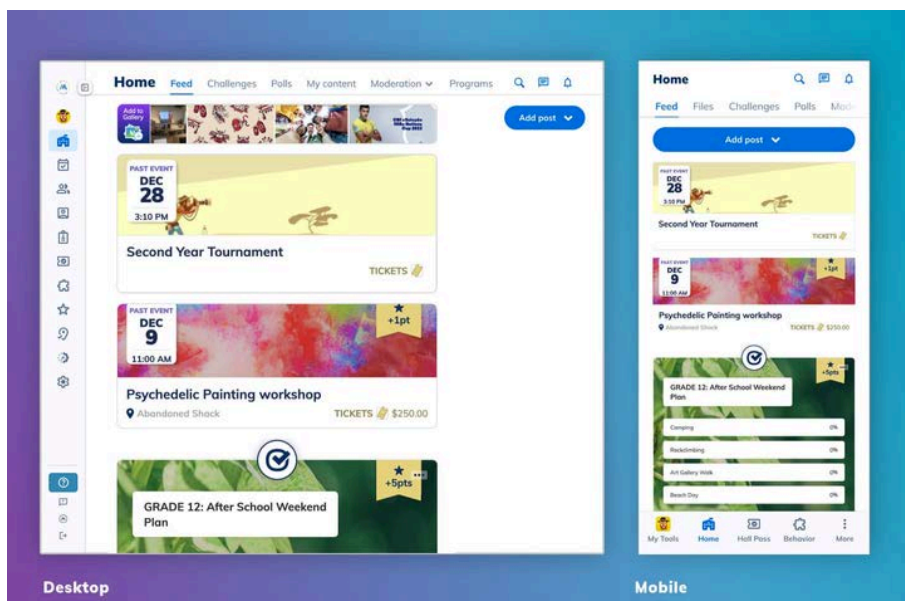

Teacher Resource:

What's been updated in Minga Version 7?

***Released mid-April 2024**

Big news, Minga family! 🎉 Version 7 introduces new features and an enhanced user interface that is designed to give you a smoother, slicker, and more intuitive experience.

Enhanced navigation with side and top menus

- Sleek, redesigned interface for better usability & efficiency
- New, expandable side menu for primary navigation
- Restructuring of the top menu for secondary navigation
- Easier access to various sections within the app
- Reduction in the number of clicks required for navigation means faster user interactions within the app

An improved look for teachers and admins

- Optimized for both desktop and mobile
- Extra screen space utilization
- Clearer visibility of features within each module
- Core module workflows and page layouts remain unchanged

Teacher Resource:

What's been updated in Minga Version 7?
(Continued)

Quicker access to IDs for students

- A redesigned menu system gives students more efficient access to student tools
- Quick steps to explore a student's full Minga profile
- Simplified interactions for quicker and more straightforward usage